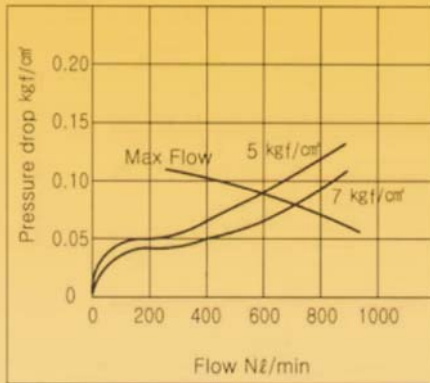

TANAIR

EAFF Series

● FLOW CHARACTERISTICS

EAFF 4B