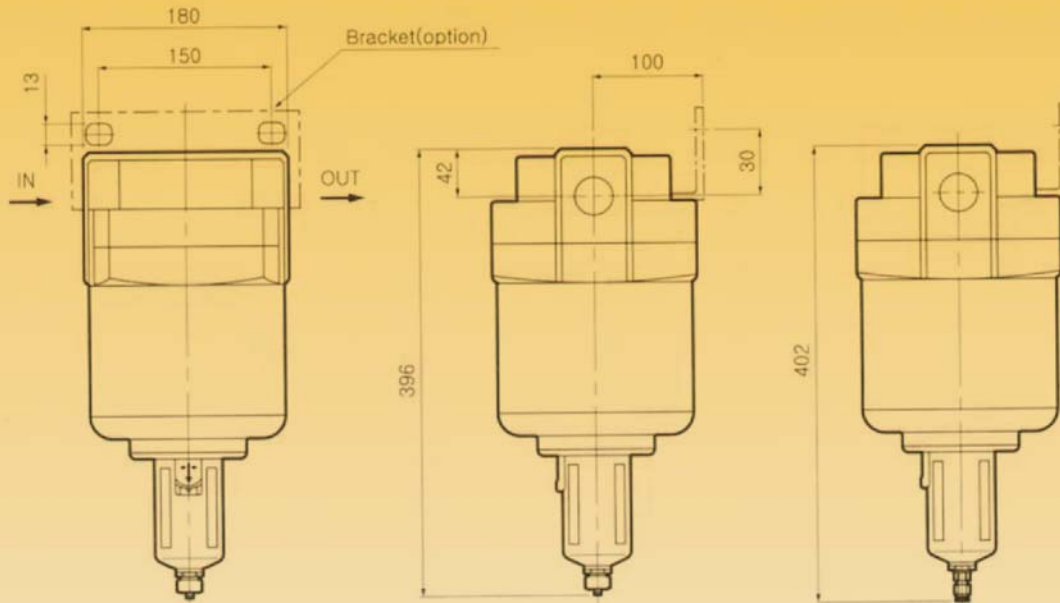

TANAIR

EAFF Series

- DIMENSIONS (mm)

EAFF 11B

With float type auto drain

EAFF 22B

With float type auto drain

TANAIR

EAFF Series

- DIMENSIONS (mm)

EAFF 37B

With float type auto drain

EAFF 75B

With float type auto drain