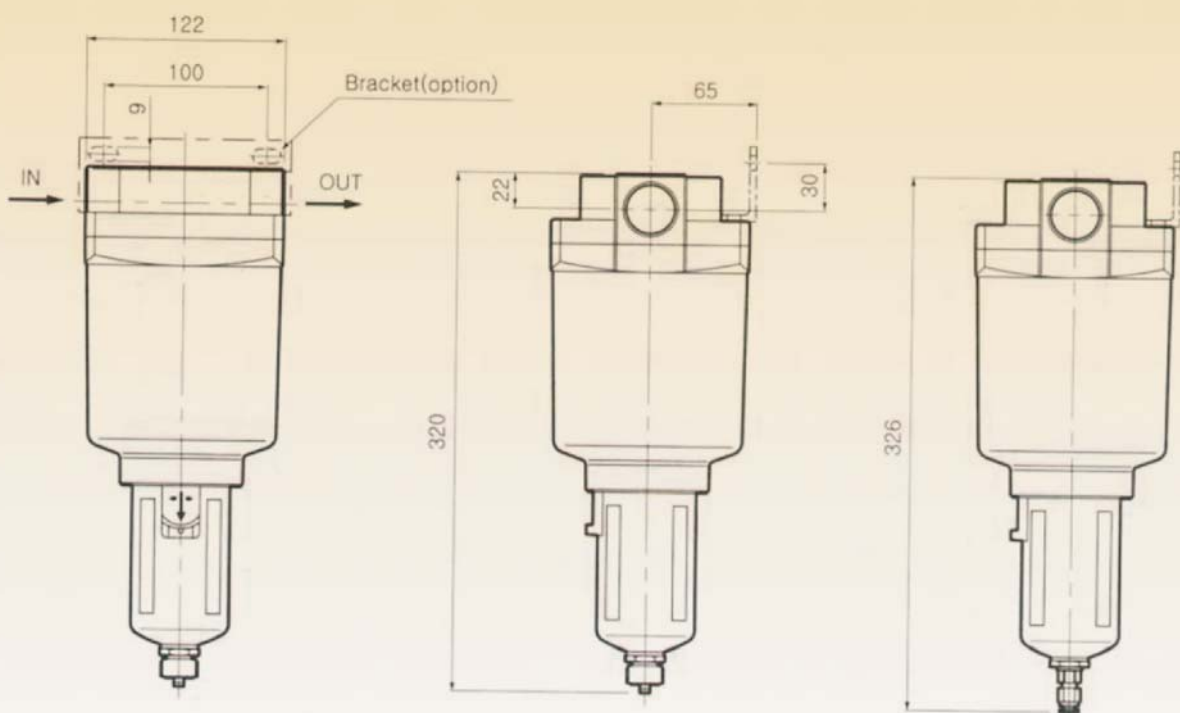

TANAIR

EAFF Series

- DIMENSIONS (mm)

EAFF 11B

With float type auto drain

EAFF 22B

With float type auto drain

TANAIR

EAFF Series

- DIMENSIONS (mm)

EAFF 37B

With float type auto drain

EAFF 75B

With float type auto drain