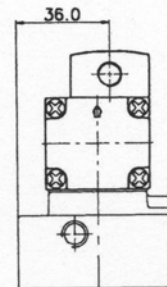

## ISO SIZE 1 SOLENOID & PILOT ACTUATED SPOOL VALVES

40MM

### 5 PORT 2 POSITION

Single Pneumatic

Double Pneumatic