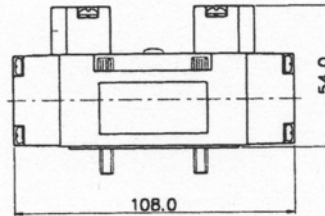

## ISO SIZE 1 SOLENOID & PILOT ACTUATED SPOOL VALVES

40MM

### 5 PORT 2 POSITION

Single Pneumatic

Double Pneumatic