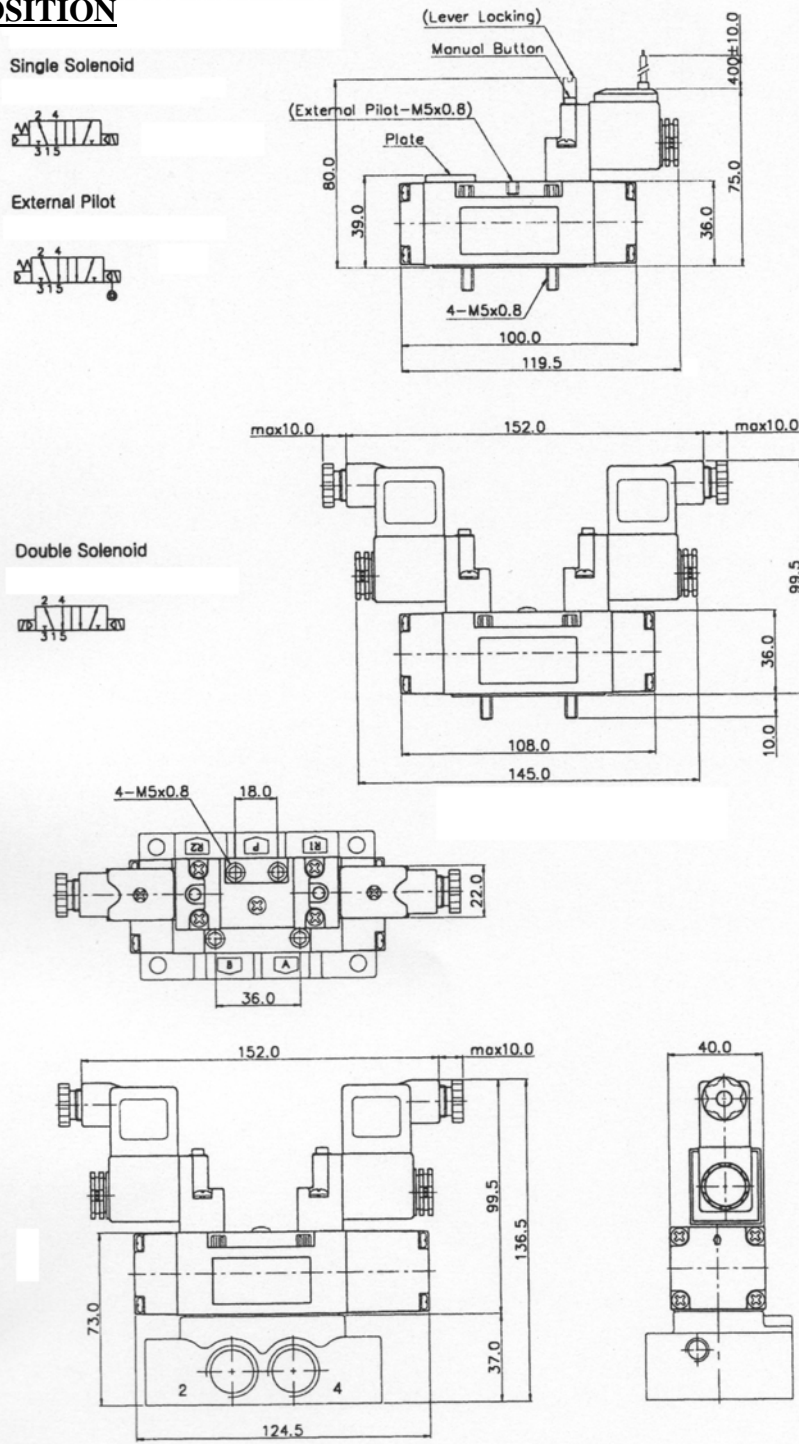

## ISO SIZE 1 SOLENOID & PILOT ACTUATED SPOOL VALVES

### 5 PORT 2 POSITION

40MM

### 5 PORT 3 POSITION

Closed Center

Exhaust Center

Pressure Center

## ISO SIZE 1 SOLENOID & PILOT ACTUATED SPOOL VALVES

40MM