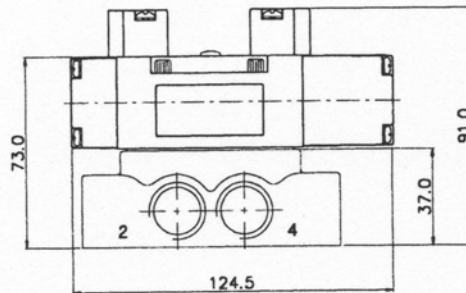

## ISO SIZE 1 SOLENOID & PILOT ACTUATED SPOOL VALVES

40MM

### 5 PORT 2 POSITION

Single Pneumatic

Double Pneumatic