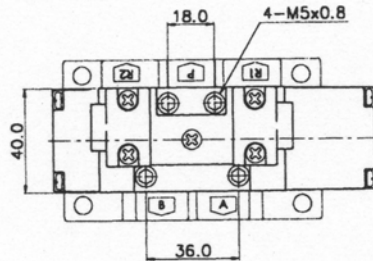

## ISO SIZE 1 SOLENOID & PILOT ACTUATED SPOOL VALVES

40MM

### 5 PORT 2 POSITION

Single Pneumatic

Double Pneumatic

### 5 PORT 3 POSITION

Closed Center

Exhaust Center

Pressure Center