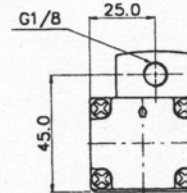

TANAIR PNEUMATICS

ISO SIZE 1 SOLENOID & PILOT ACTUATED SPOOL VALVES

40MM

5 PORT 2 POSITION

Single Pneumatic