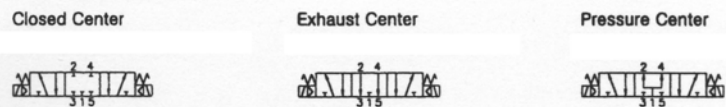

TANAIR PNEUMATICS

ISO SIZE 2 SOLENOID & PILOT ACTUATED SPOOL VALVES

5 PORT 2 POSITION

50MM

5 PORT 3 POSITION

TANAIR PNEUMATICS

ISO SIZE 2 SOLENOID & PILOT ACTUATED SPOOL VALVES

5 PORT 2 POSITION

50MM

5 PORT 3 POSITION