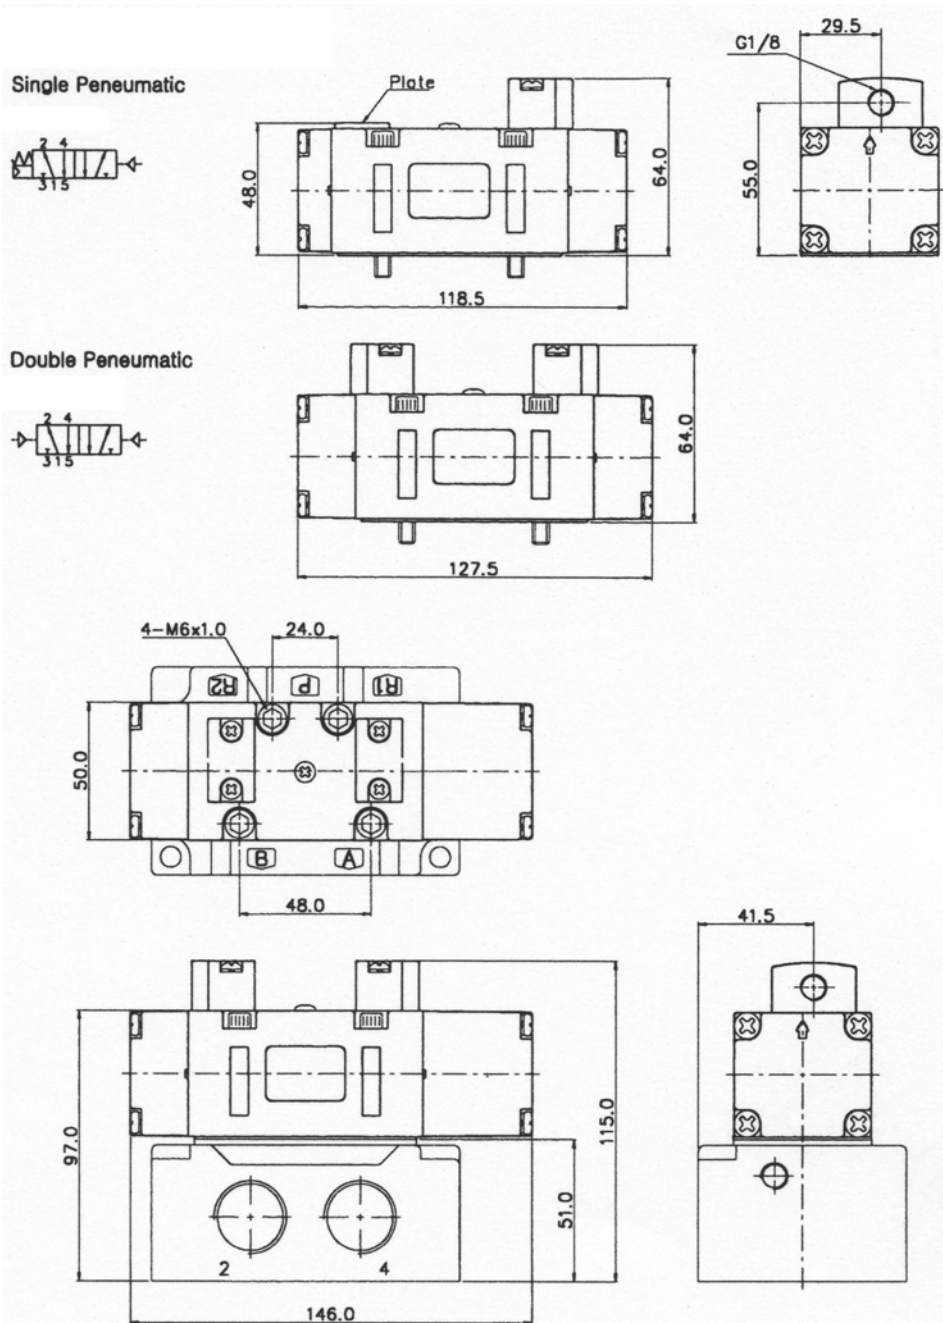

TANAIR PNEUMATICS

ISO SIZE 2 SOLENOID & PILOT ACTUATED SPOOL VALVES

5 PORT 2 POSITION

50MM

5 PORT 3 POSITION

TANAIR PNEUMATICS

ISO SIZE 2 SOLENOID & PILOT ACTUATED SPOOL VALVES

5 PORT 2 POSITION

50MM

5 PORT 3 POSITION