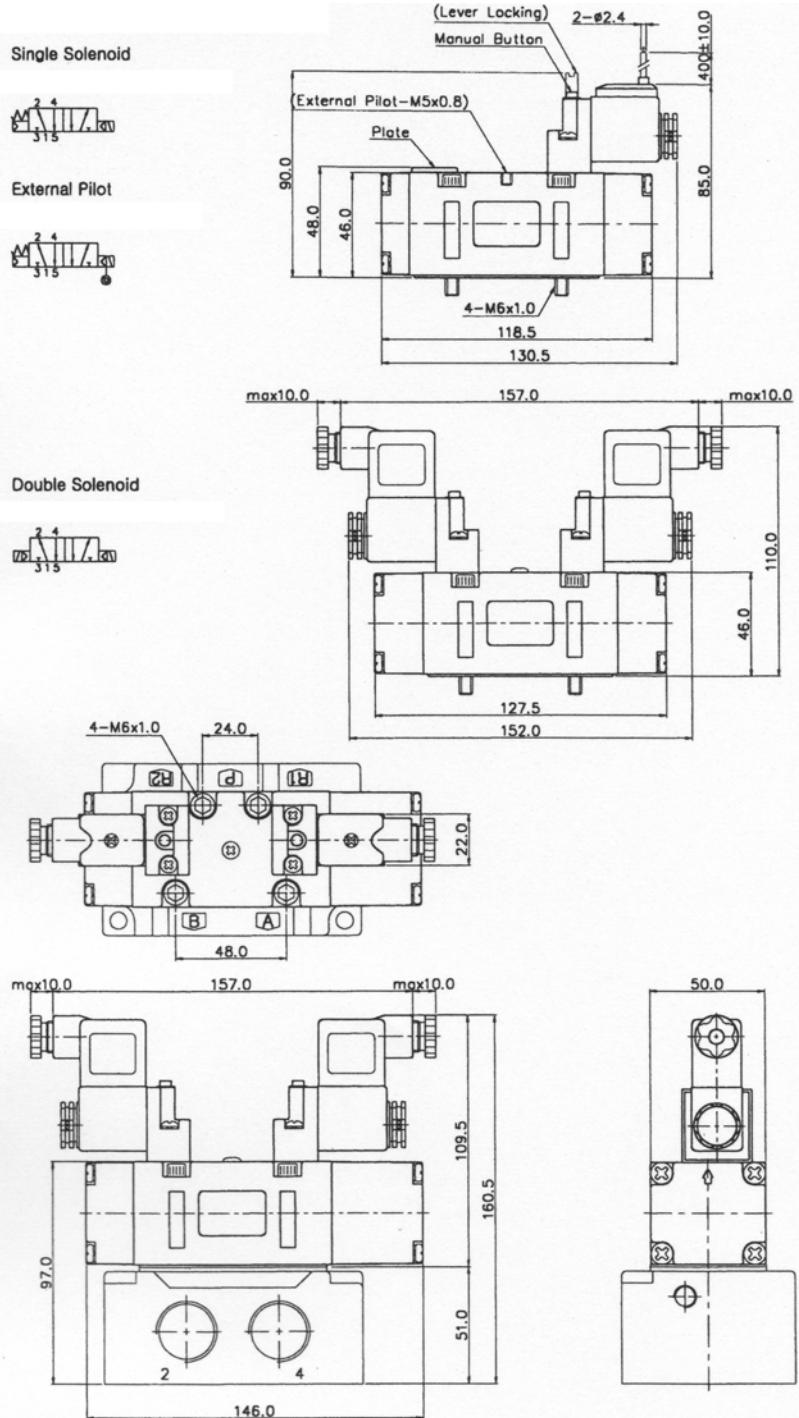

TANAIR PNEUMATICS

ISO SIZE 2 SOLENOID & PILOT ACTUATED SPOOL VALVES

5 PORT 2 POSITION

50MM

5 PORT 3 POSITION

TANAIR PNEUMATICS

ISO SIZE 2 SOLENOID & PILOT ACTUATED SPOOL VALVES

5 PORT 2 POSITION

50MM

5 PORT 3 POSITION