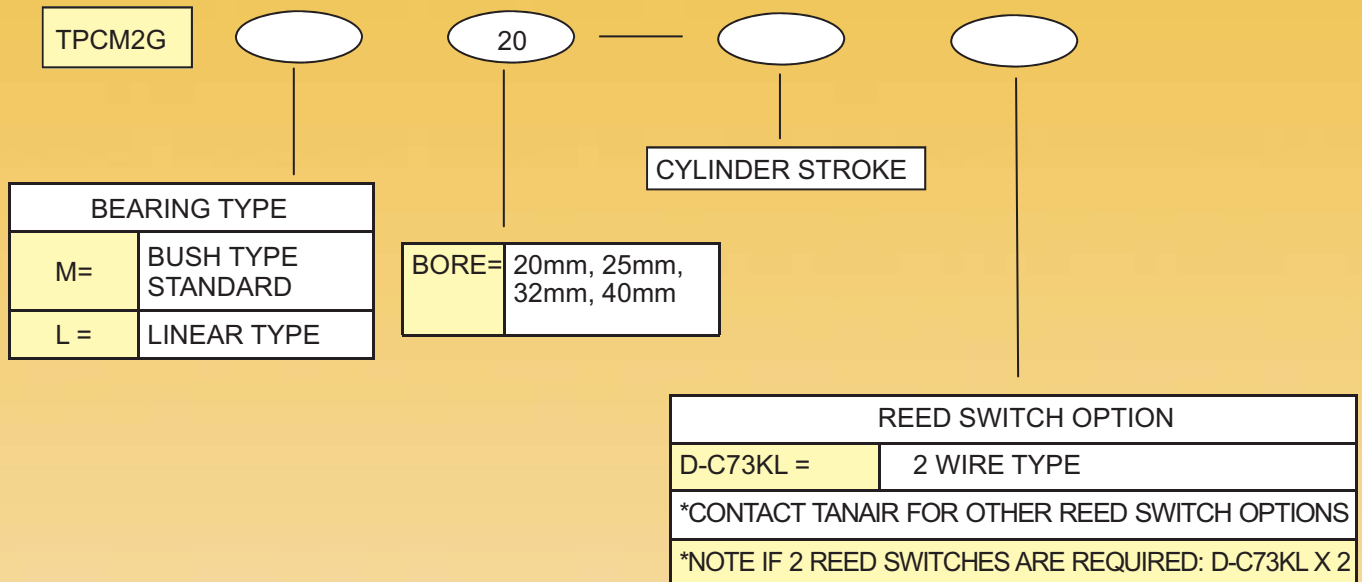

TANAIR

TPCM2G GUIDED CYLINDER ORDERING GUIDE

EXAMPLE: