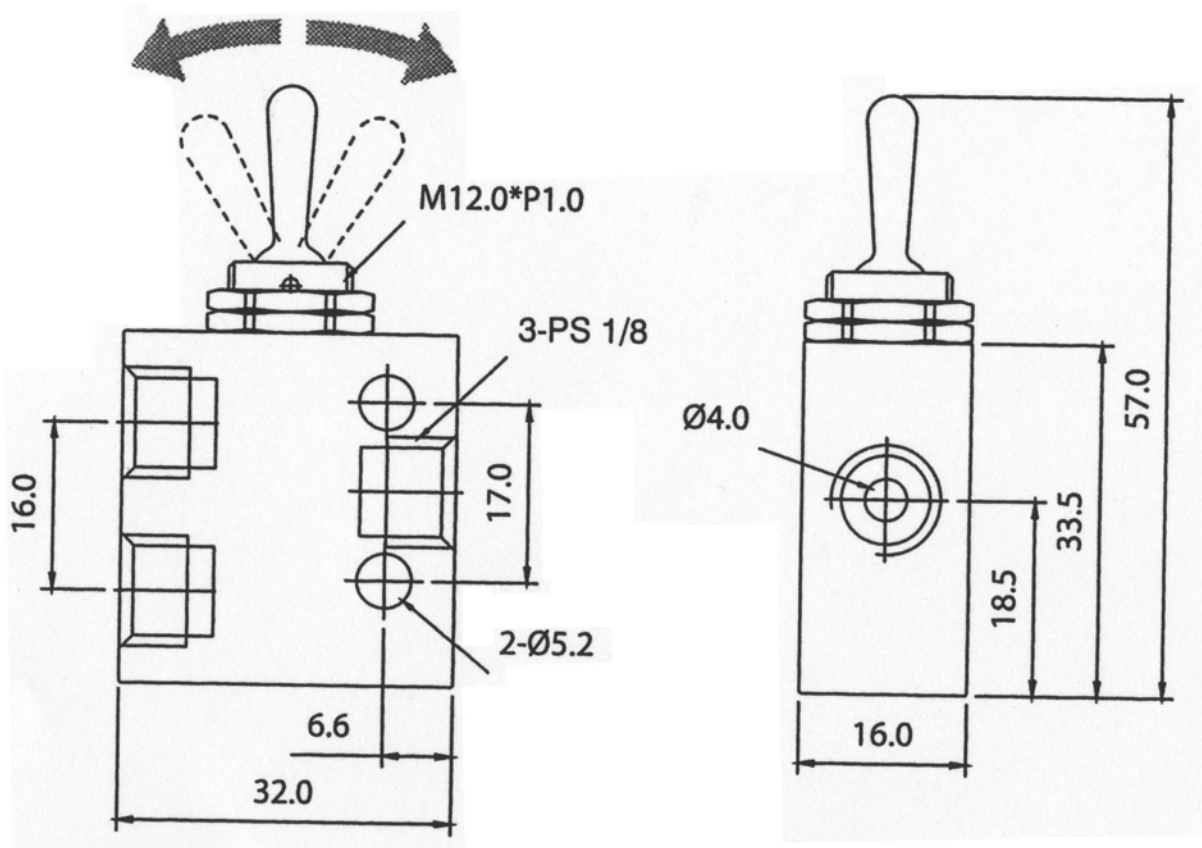

TANAIR PNEUMATICS

TOGGLE VALVES 1/8" 3/2 DETENT

PART NO: TTVV1832D-10

TANAIR PNEUMATICS

TOGGLE VALVES 1/8" 5/2 DETENT

PART NO: TTVV1852D-19