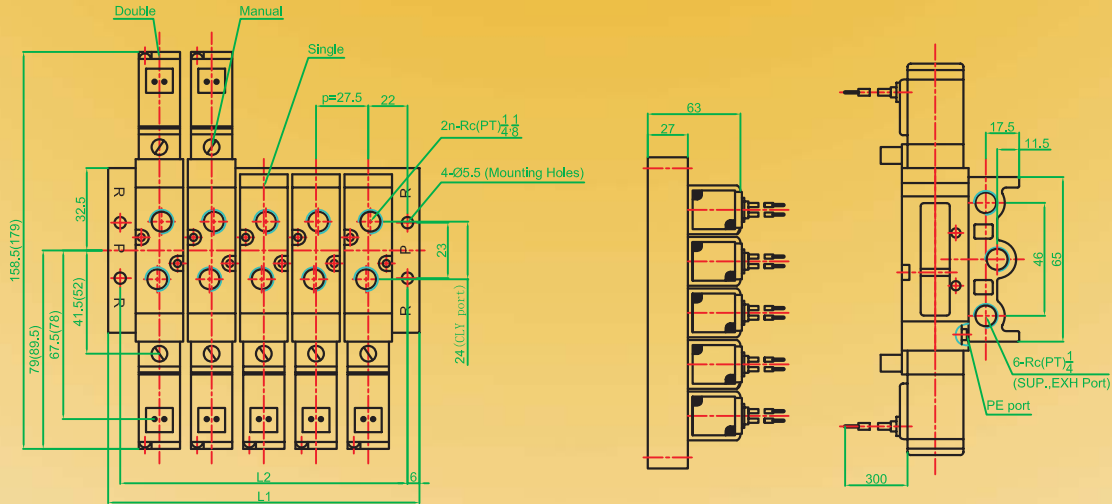

TAN AIR PNEUMATICS

EPVF3000/5000 VALVE MANIFOLD ORDERING GUIDE&DIMENSIONS

TO: ORDER FOR EPVF3000 VALVE
EPVV5F30-N° of Stations

(): 3 position

L: Dimensions(mm), n: Stations

L \ n	2	3	4	5	6	7	8	9	10	11	12	13	14	15	16	17	18	19	20
L1	83.5	111	138.5	166	193.5	221	248.5	276	303.5	331	358.5	386	413.5	441	468.5	496	523.5	551	578.5
L2	71.5	99	126.5	152	181.5	209	236.5	264	291.5	319	346.5	374	401.5	429	456.5	484	511.5	539	566.5

TO: ORDER FOR EPVF5000 VALVE
EPVV5F50-N° of Stations

L: Dimensions(mm), n: Stations

L \ n	2	3	4	5	6	7	8	9	10
L1	93	126	159	192	225	258	291	324	357
L2	80	118	146	179	212	245	278	311	344