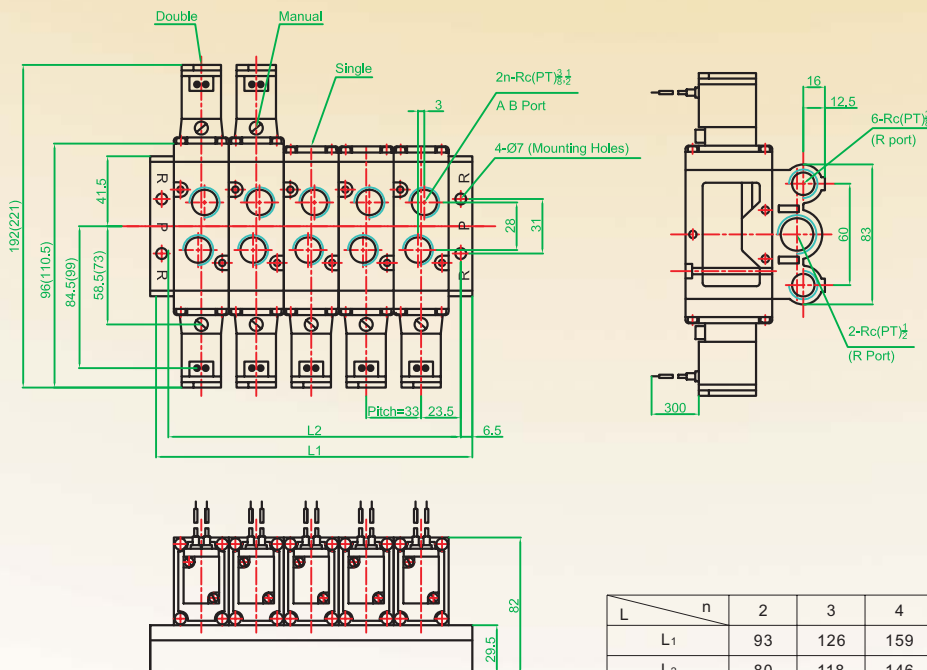

TAN AIR PNEUMATICS

EPVF3000/5000 VALVE MANIFOLD ORDERING GUIDE&DIMENSIONS

TO: ORDER FOR EPVF3000 VALVE
EPVV5F30-N° of Stations

(): 3 position

L: Dimensions(mm), n: Stations

L \ n	2	3	4	5	6	7	8	9	10	11	12	13	14	15	16	17	18	19	20
L1	83.5	111	138.5	166	193.5	221	248.5	276	303.5	331	358.5	386	413.5	441	468.5	496	523.5	551	578.5
L2	71.5	99	126.5	152	181.5	209	236.5	264	291.5	319	346.5	374	401.5	429	456.5	484	511.5	539	566.5

TO: ORDER FOR EPVF5000 VALVE
EPVV5F50-N° of Stations

L: Dimensions(mm), n: Stations

L \ n	2	3	4	5	6	7	8	9	10
L1	93	126	159	192	225	258	291	324	357
L2	80	118	146	179	212	245	278	311	344